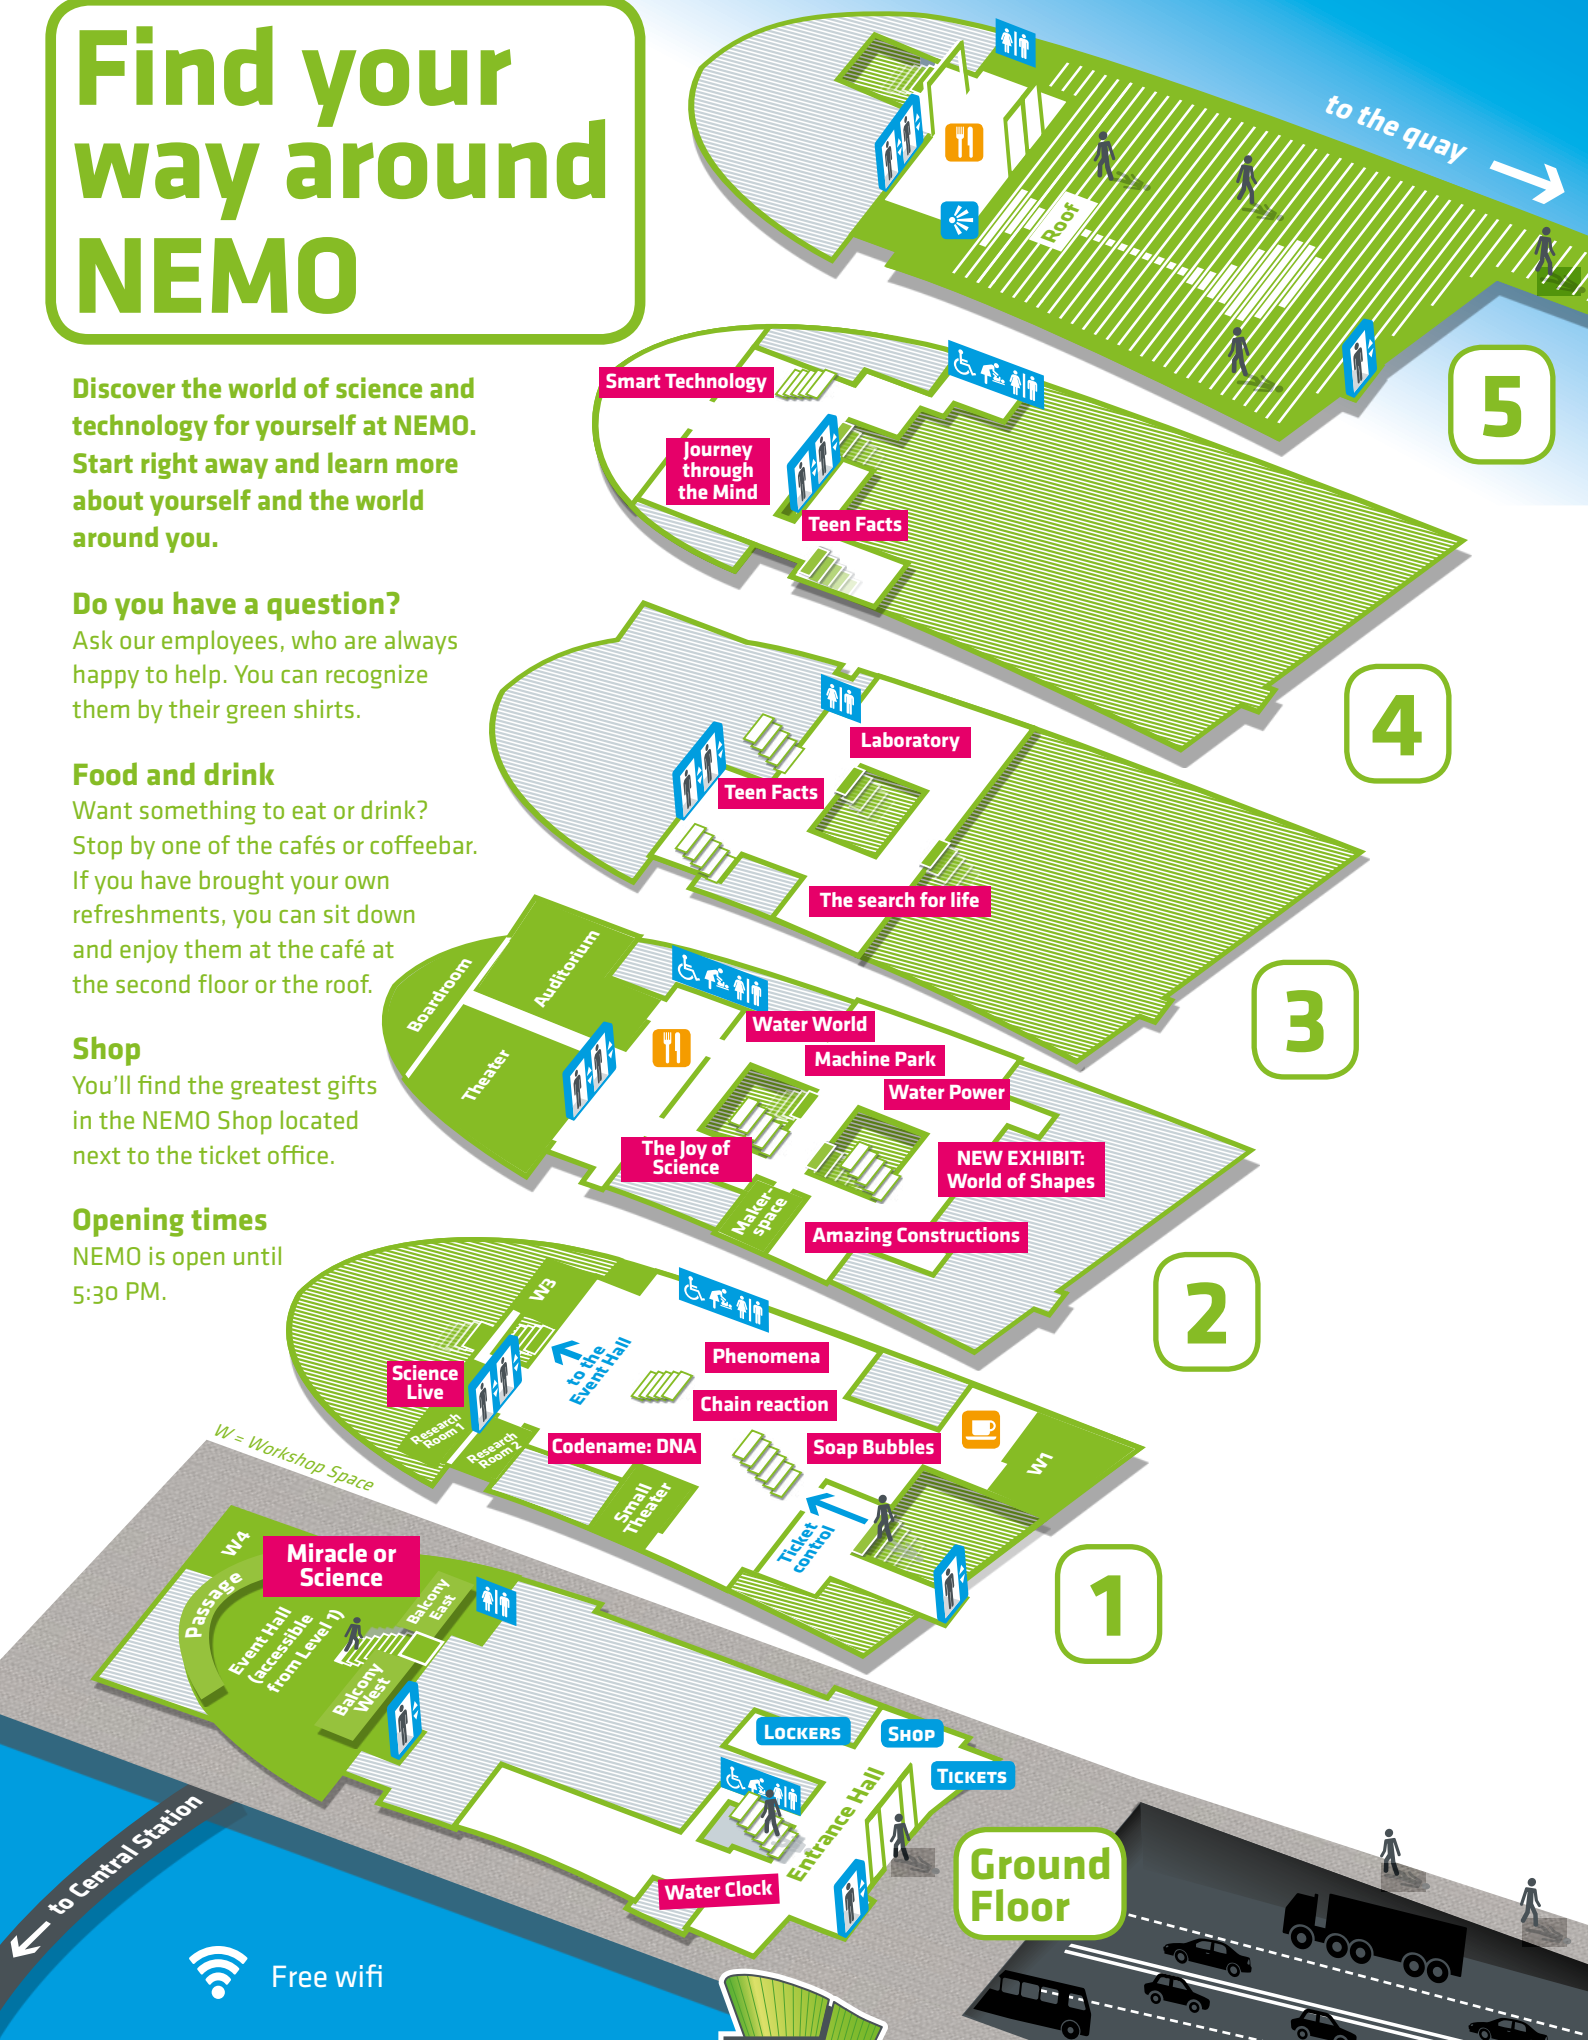

Find your way around NEMO

Discover the world of science and technology for yourself at NEMO. Start right away and learn more about yourself and the world around you.

Do you have a question?

Ask our employees, who are always happy to help. You can recognize them by their green shirts.

Food and drink

Want something to eat or drink? Stop by one of the cafés or coffeebar. If you have brought your own refreshments, you can sit down and enjoy them at the café at the second floor or the roof.

Shop

You'll find the greatest gifts in the NEMO Shop located next to the ticket office.

Opening times

NEMO is open until 5:30 PM.

Free wifi